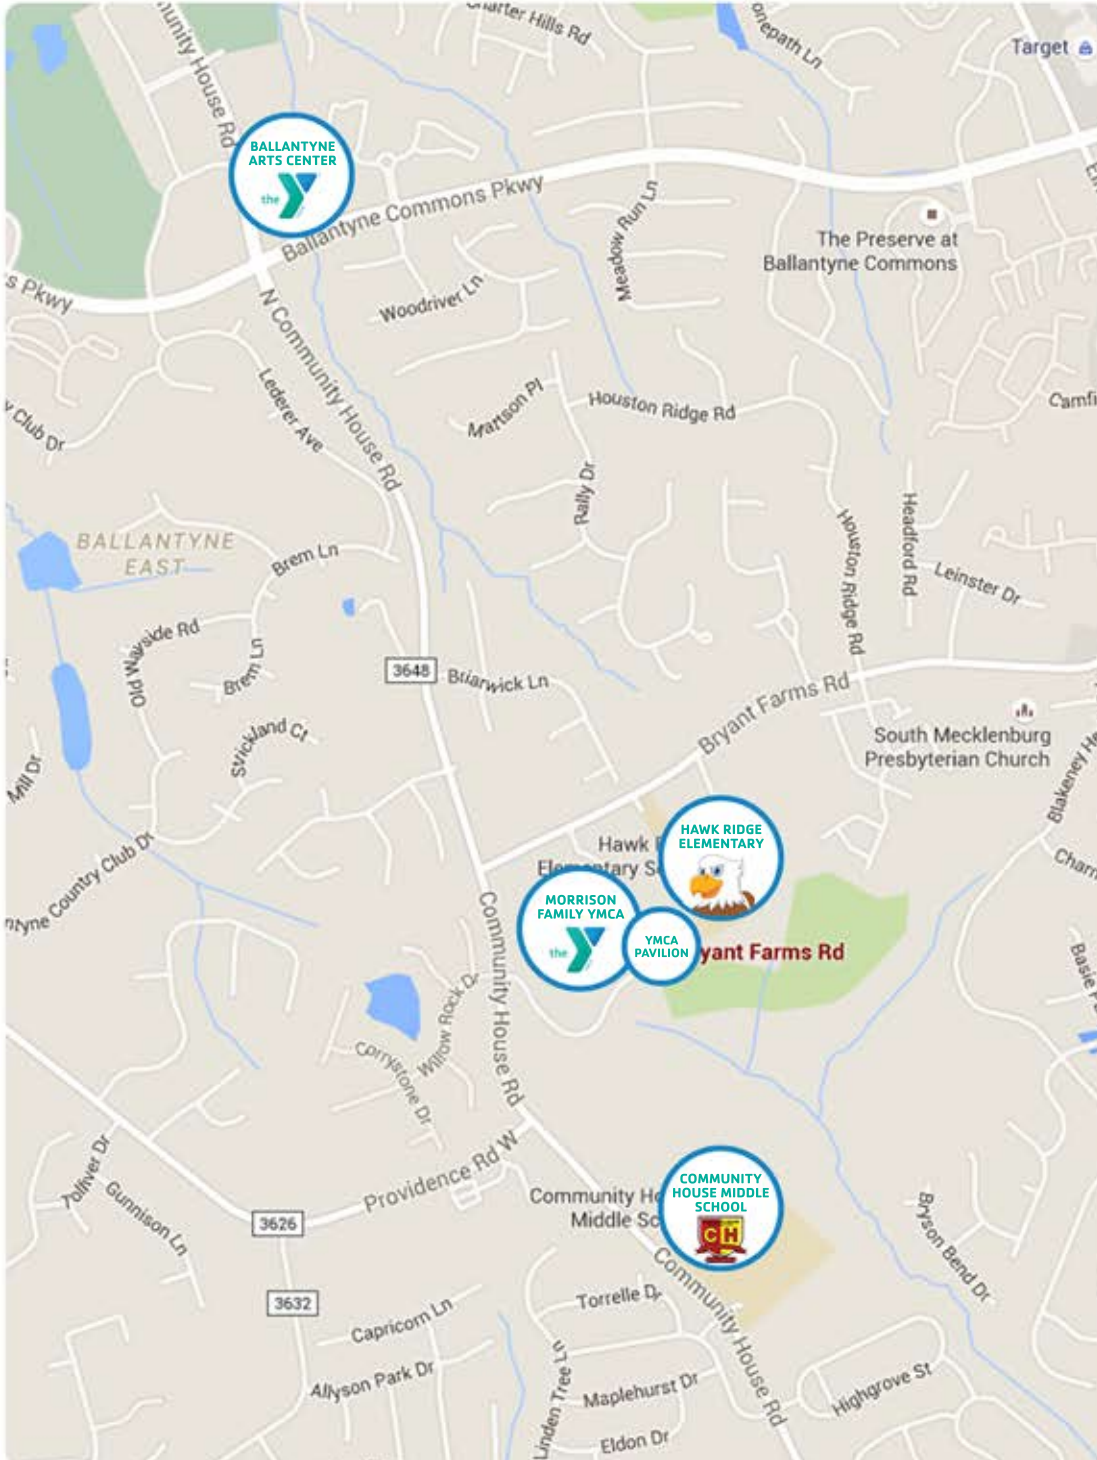

FOR YOUTH DEVELOPMENT®
FOR HEALTHY LIVING
FOR SOCIAL RESPONSIBILITY

MORRISON FAMILY YMCA CAMP LOCATIONS MAP

MORRISON FAMILY YMCA
9405 Bryant Farms Road

THE BALLANTYNE ARTS CENTER
11318 North Community House Road

COMMUNITY HOUSE MIDDLE SCHOOL
9500 Community House Road

FROM MORRISON FAMILY YMCA TO COMMUNITY HOUSE MIDDLE SCHOOL

Beginning at Morrison Family YMCA Bryant Farms Road Exit:

- Turn left onto Bryant Farms Road
- Turn Left on to North Community House Road
- In .8 miles, Community House Middle School will be on your left

Beginning at Morrison Family YMCA North Community House Road Exit:

- Turn Left on to North Community House Road
- In .8 miles, Community House Middle School will be on your left

FROM MORRISON FAMILY YMCA TO THE BALLANTYNE ARTS CENTER

Beginning at Morrison Family YMCA Bryant Farms Road Exit:

- Turn left onto Bryant Farms Road
- Turn Right at North Community House Road
- In 1.1 miles, The Ballantyne Arts Center is located on your right