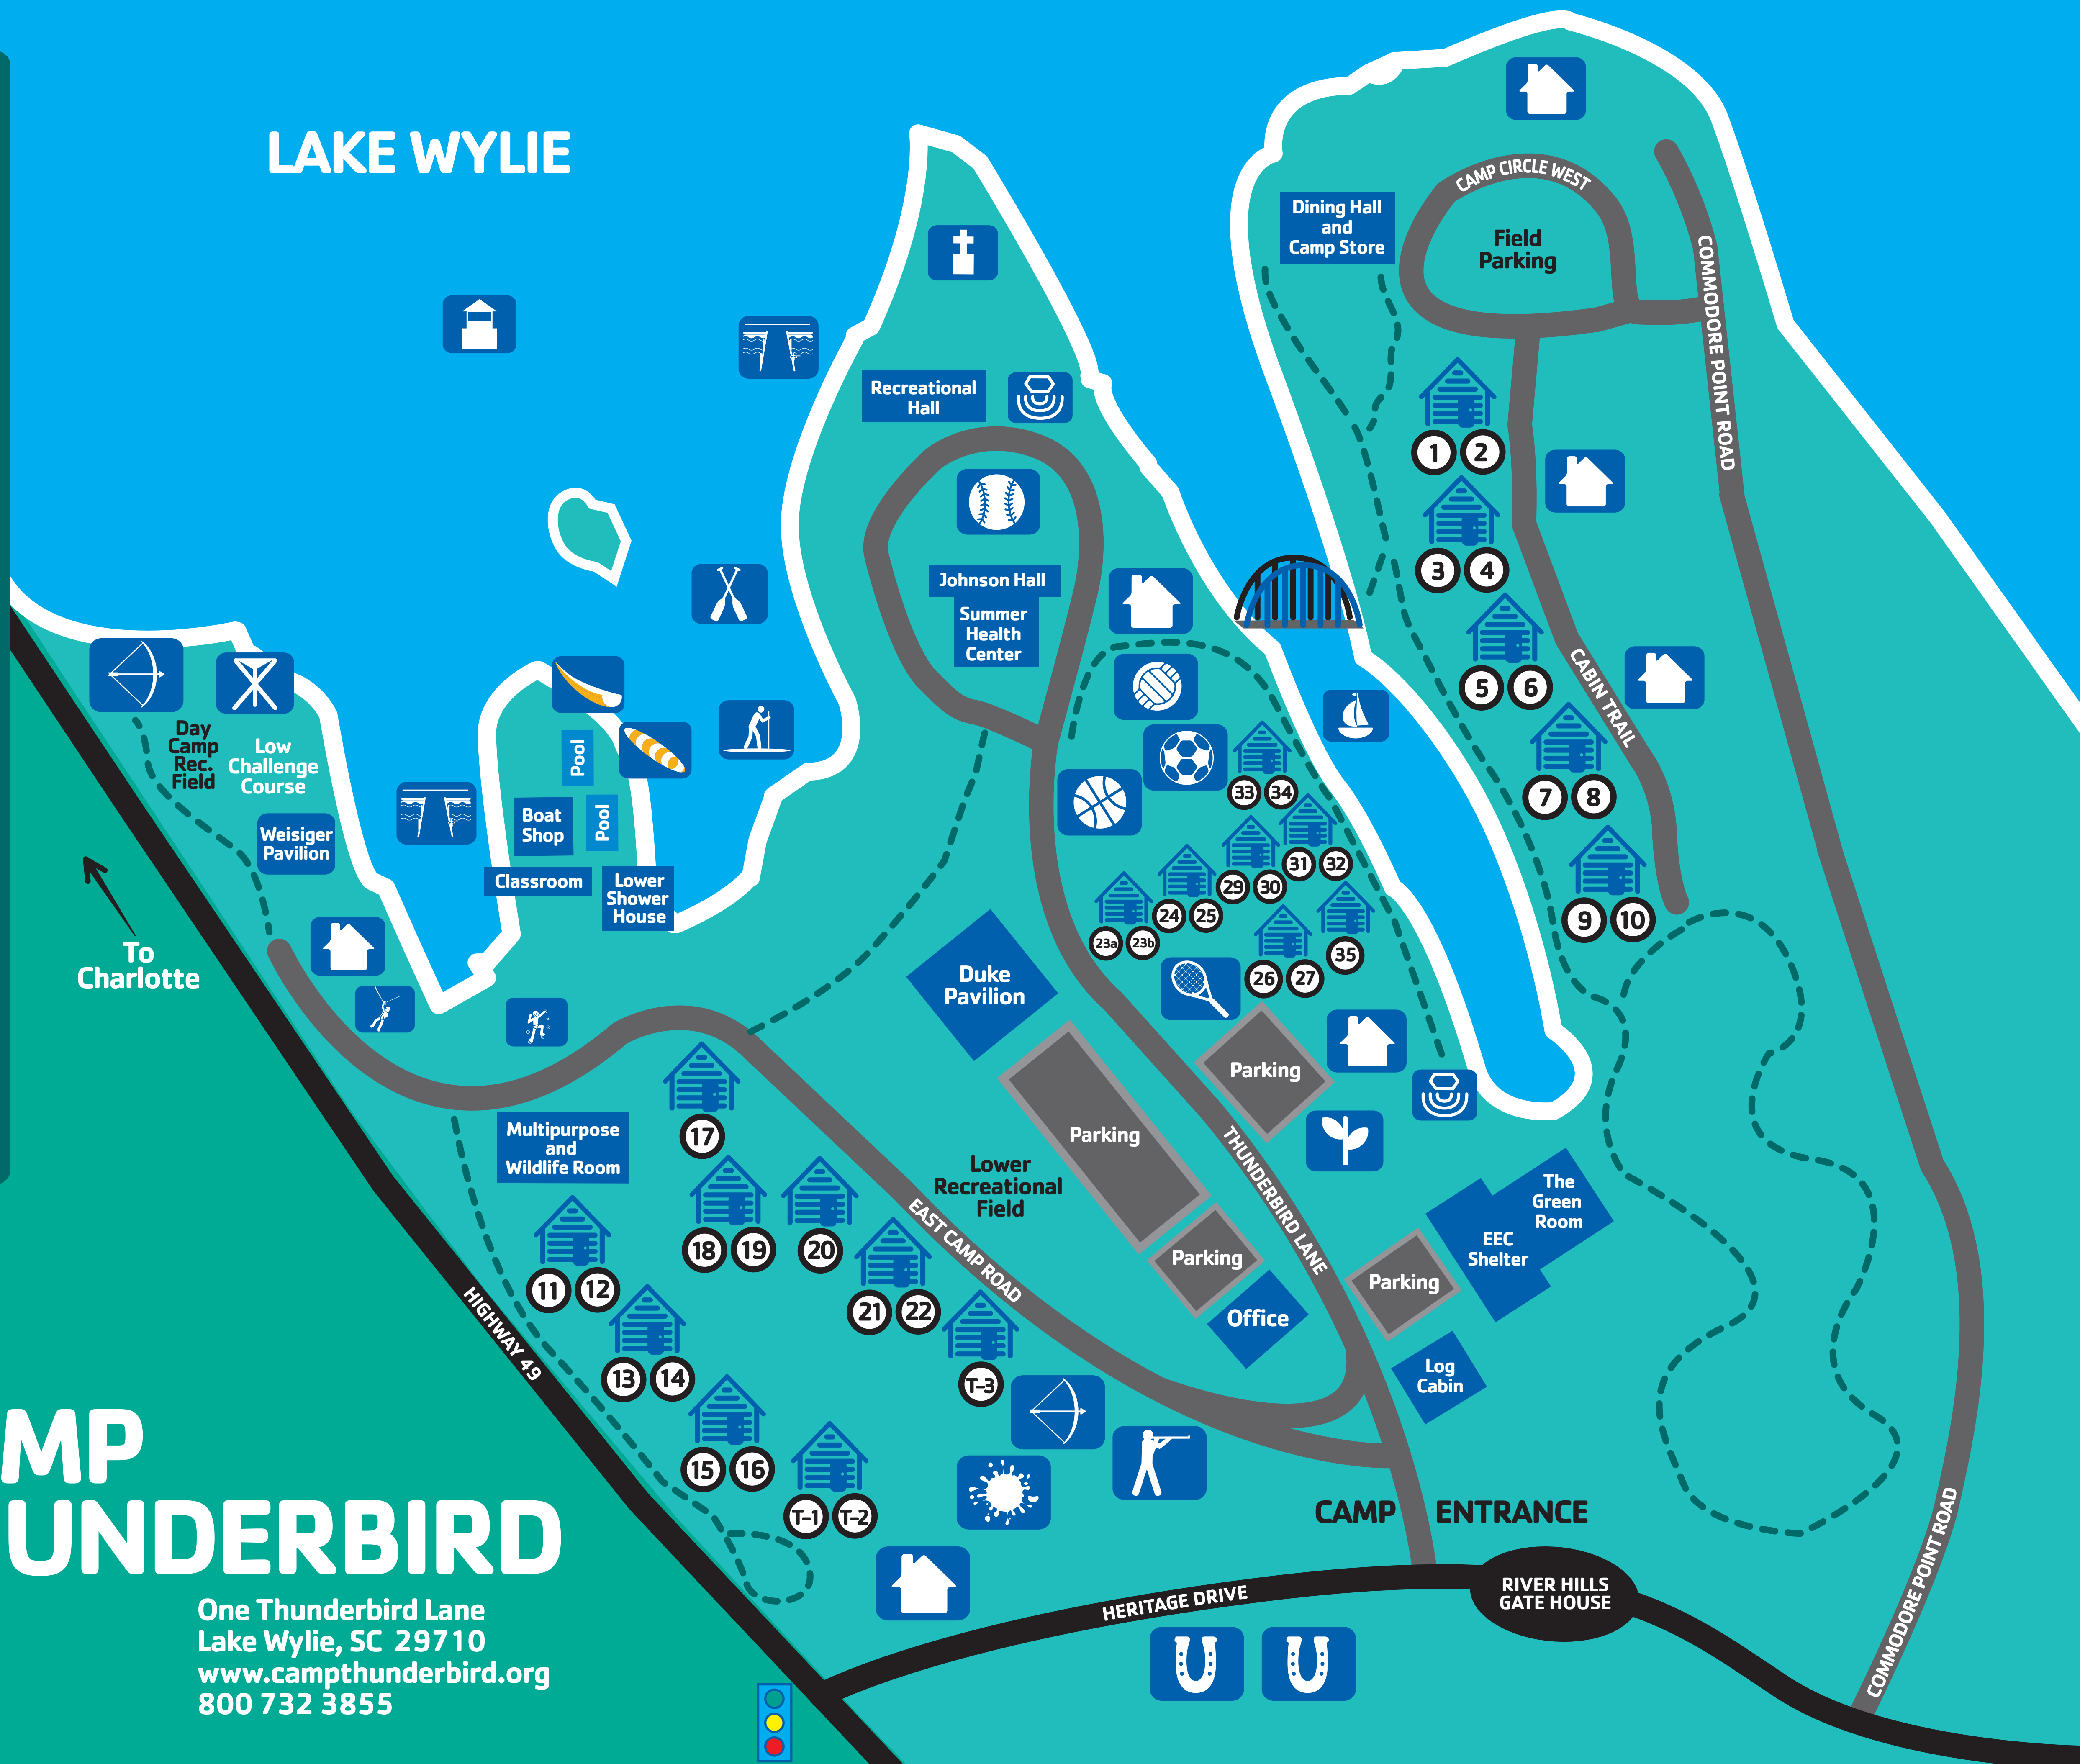

LEGEND:

-  Alpine Tower
-  Amphitheatre
-  Archery
-  Baseball Field
-  Basketball Courts
-  Blob
-  Cabin
-  Chapel
-  Climbing Wall
-  Dock
-  Garden
-  Kayaking/Canoeing
-  Paddle Boards
-  Paintball
-  Private Residences
-  Riflery
-  Sailing
-  Sand Volleyball
-  Soccer
-  Wake Sports Tower
-  Stables
-  Tennis Courts
-  Wet Wylie
-  Zipline

LAKE WYLIE

the  **CAMP THUNDERBIRD**

One Thunderbird Lane
 Lake Wylie, SC 29710
www.campthunderbird.org
 800 732 3855